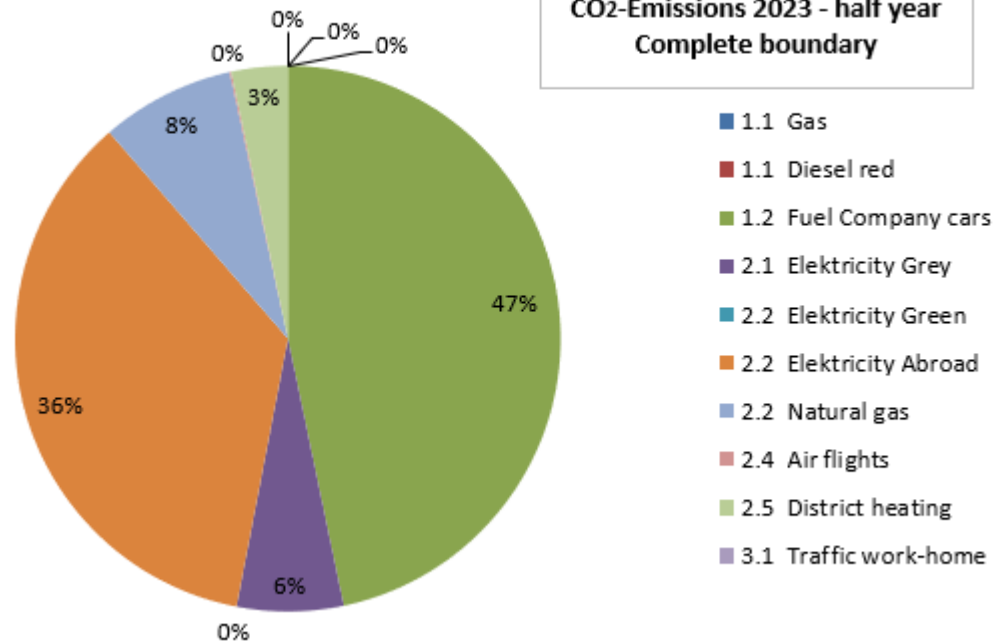

Carbon Footprint 2023 – 2 KW

Züblin Nederland BV

Chart ZÜBLIN Nederland BV
CO₂-Emissions 2023 - half year
Complete boundary

Emissions complete boundary

Emissions scope 1
54,33 Ton CO₂

Emissions scope 2
62,50 Ton CO₂

Emissions scope 3
0 Ton CO₂

Emissions scope 1 + 2 + 3
116,83 Ton CO₂